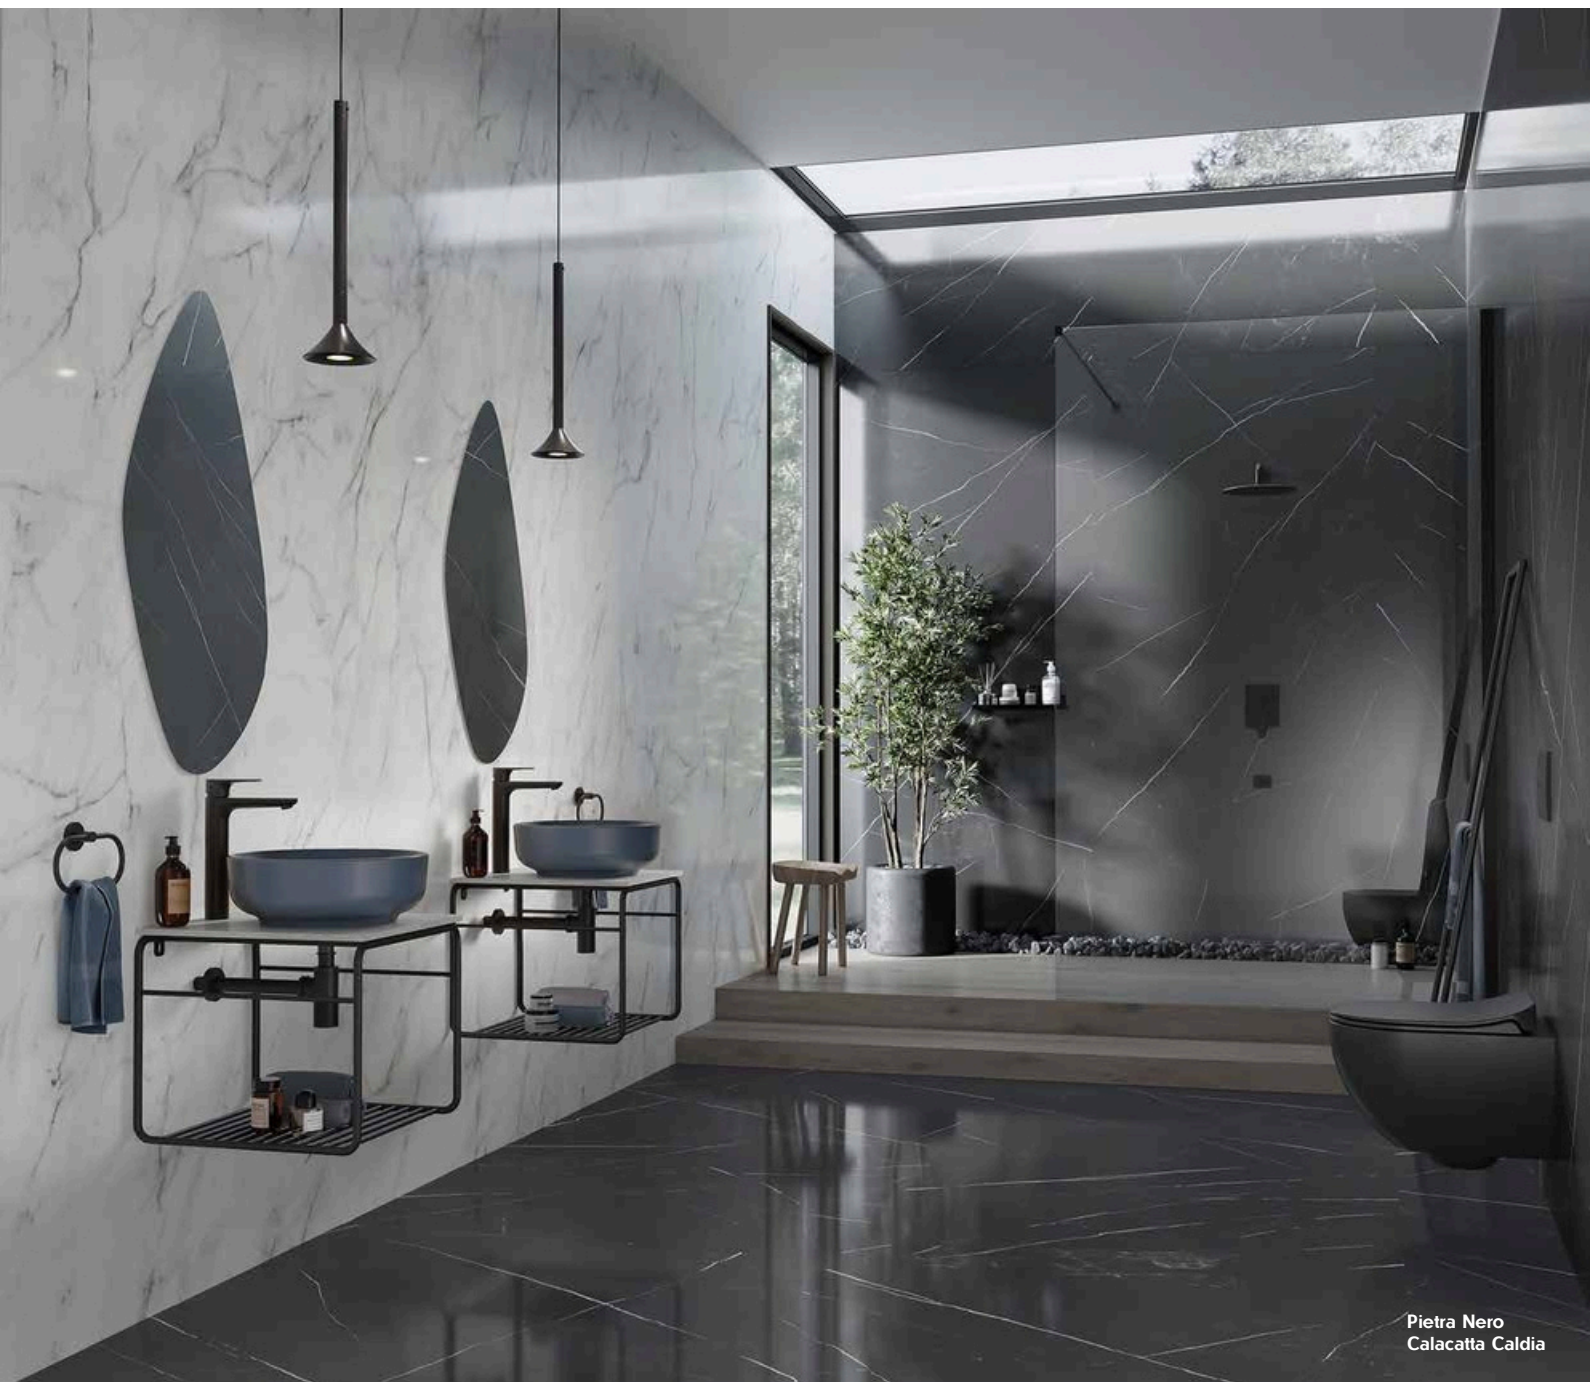

PIETRA NERO

Pietra Nero
Calacatta Coldia