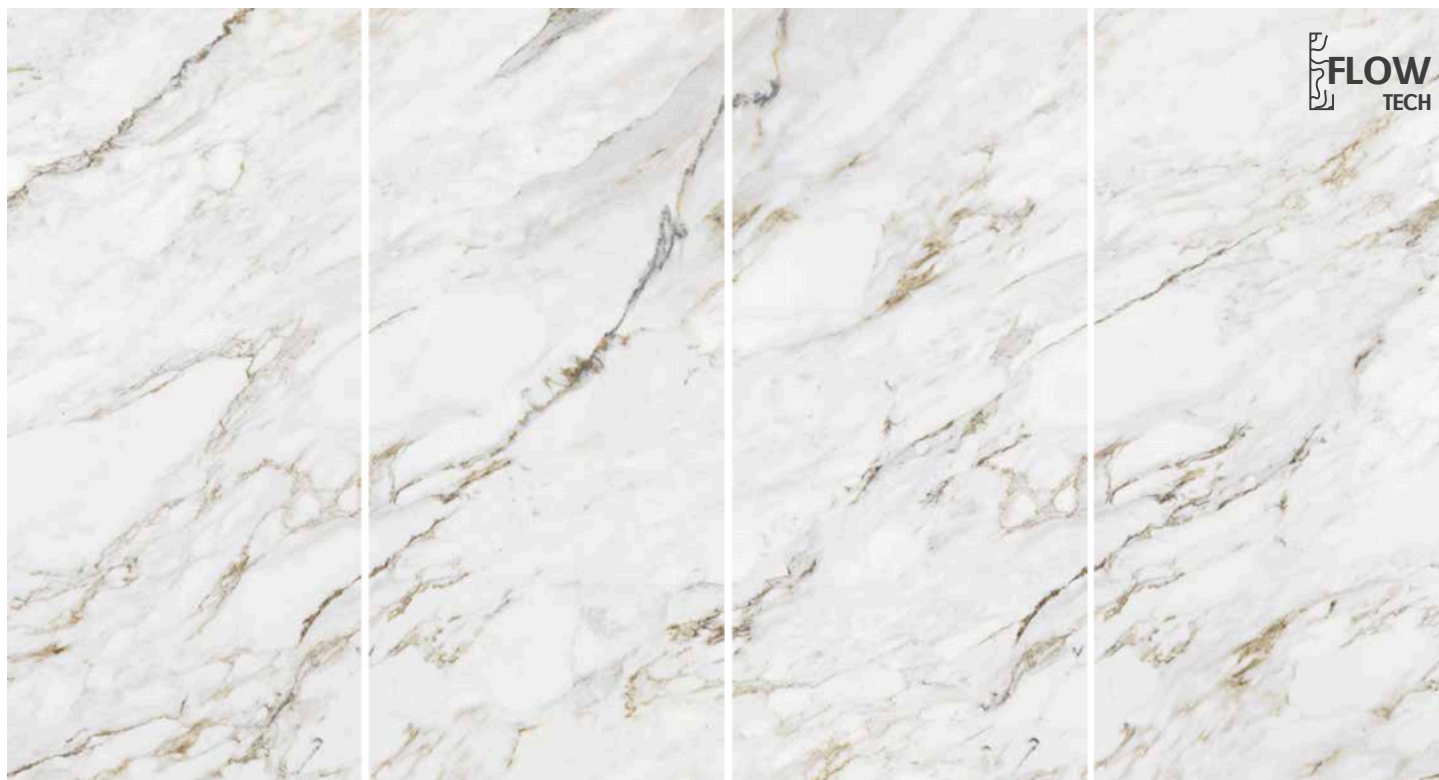

PRODUCT
120x280cm / 6mm

Florence 120x280 6mm Matte / Florence 120x280 6mm Polished

*Rectified porcelain tiles