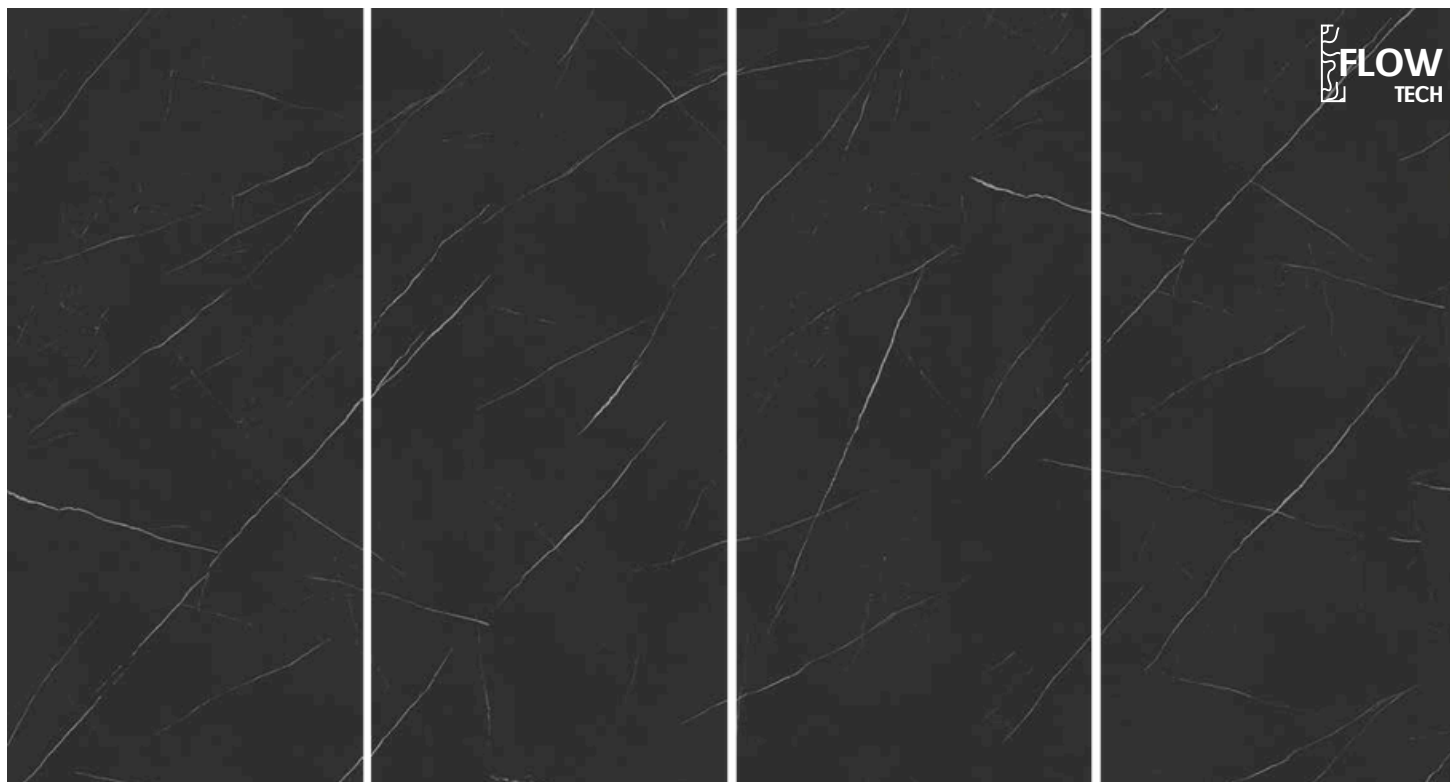

PRODUCT
120x280cm / 6mm

Pietra Nero 120x280 6mm Polished